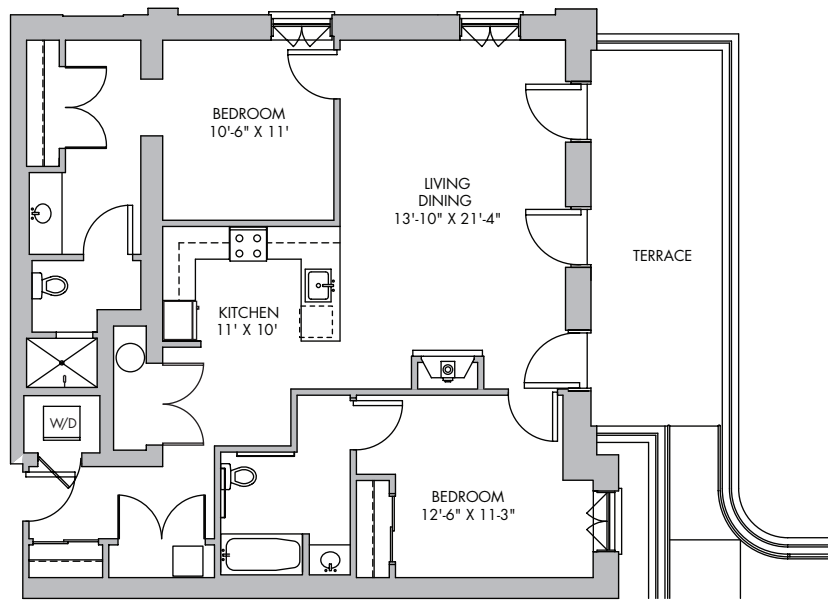

UNIT 2 BEDROOMS  
1 2 BATHROOMS  
1130 SQ FT

*L* ENOX SCHOOL LOFTS

725 5<sup>TH</sup> ST SE  
WASHINGTON, DC 20003  
[www.lenoxschool.com](http://www.lenoxschool.com)

Basment