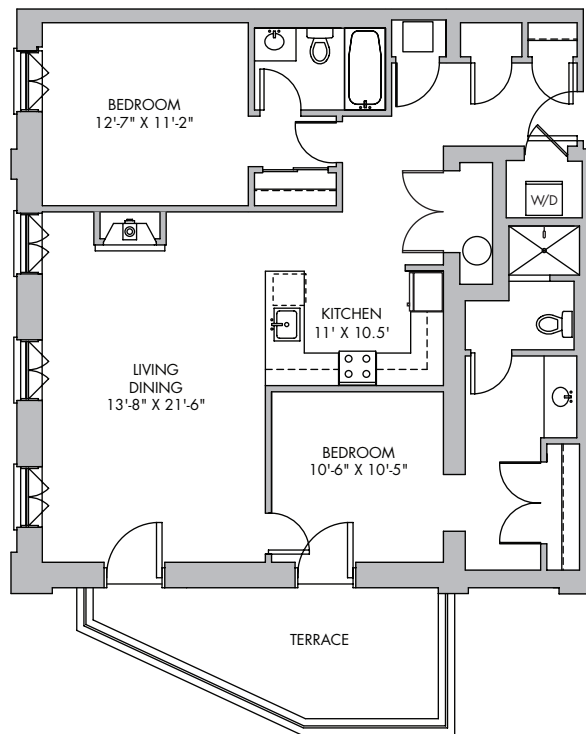

UNIT 2 BEDROOMS
3 2 BATHROOMS
1130 SQ FT

L ENOX SCHOOL LOFTS

725 5TH ST SE
WASHINGTON, DC 20003
www.lenoxschool.com

Basment