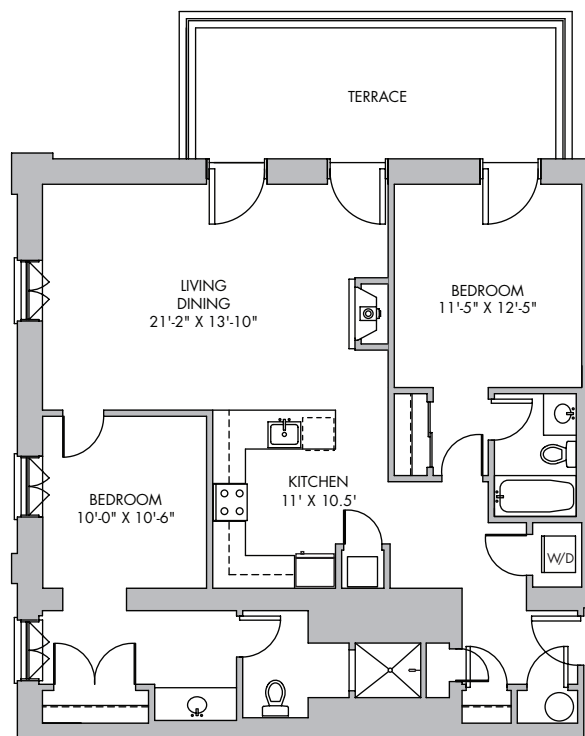

UNIT 2 BEDROOMS  
4 2 BATHROOMS  
1113 SQ FT

*L* ENOX SCHOOL LOFTS

725 5<sup>TH</sup> ST SE  
WASHINGTON, DC 20003  
[www.lenoxschool.com](http://www.lenoxschool.com)

Basment