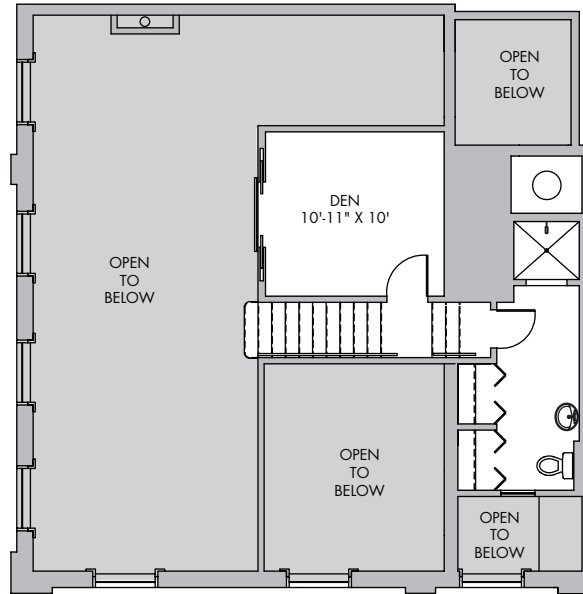

UNIT 2 BEDROOMS
13 2 BATHROOMS
 1420 SQ FT

Lenox SCHOOL LOFTS

725 5TH ST SE
 WASHINGTON, DC 20003
www.lenoxschool.com

1ST Floor, Upper Level

1ST Floor