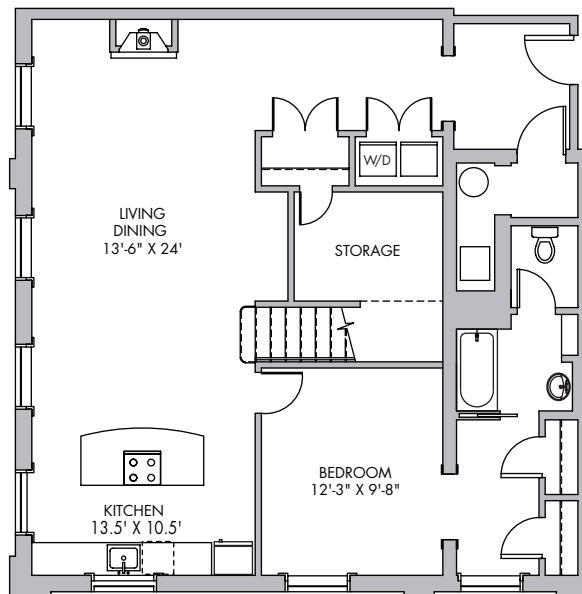

UNIT 2 BEDROOMS
13 2 BATHROOMS
 1420 SQ FT

Lenox SCHOOL LOFTS

725 5TH ST SE
 WASHINGTON, DC 20003
www.lenoxschool.com

1ST Floor, Upper Level

1ST Floor