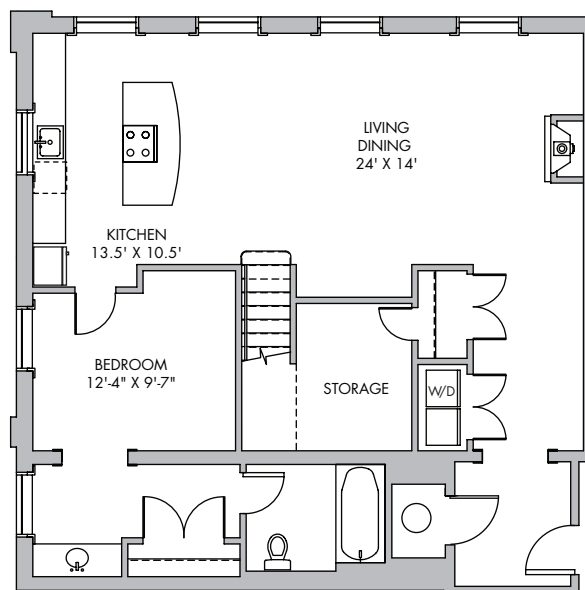

UNIT 2 BEDROOMS  
**14** 2 BATHROOMS  
 1450 SQ FT

*Lenox* SCHOOL LOFTS

725 5<sup>TH</sup> ST SE  
 WASHINGTON, DC 20003  
[www.lenoxschool.com](http://www.lenoxschool.com)

1<sup>ST</sup> Floor, Upper Level

1<sup>ST</sup> Floor