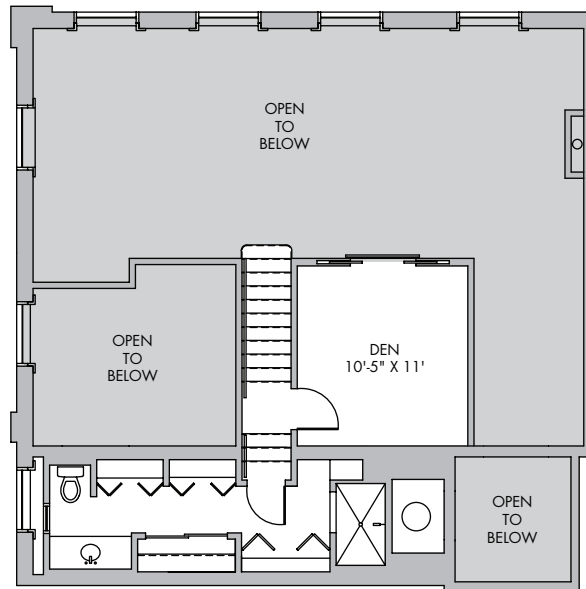

UNIT 2 BEDROOMS  
**14** 2 BATHROOMS  
 1450 SQ FT

*Lenox* SCHOOL LOFTS

725 5<sup>TH</sup> ST SE  
 WASHINGTON, DC 20003  
[www.lenoxschool.com](http://www.lenoxschool.com)

1<sup>ST</sup> Floor, Upper Level

1<sup>ST</sup> Floor