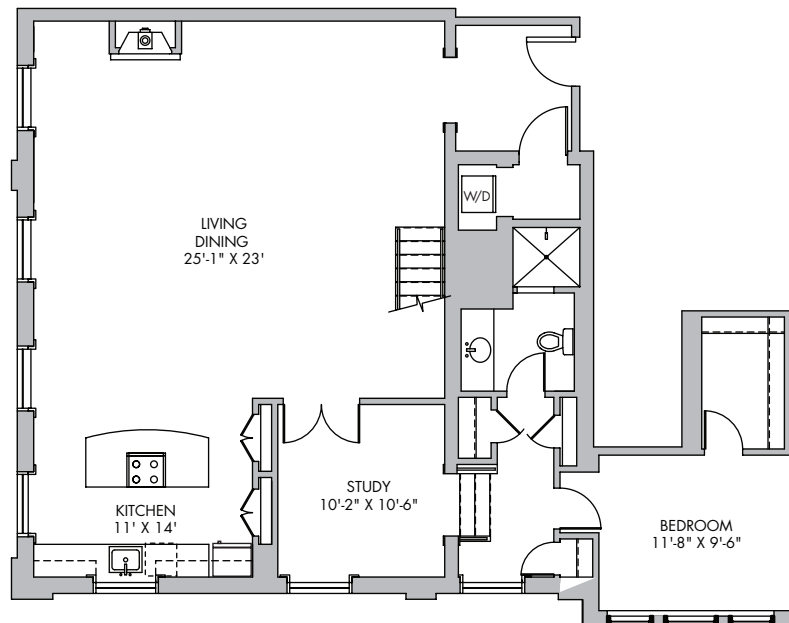

UNIT 2 BEDROOMS
23 2 BATHROOMS
 1727 SQ FT

L ENOX SCHOOL LOFTS

725 5TH ST SE
 WASHINGTON, DC 20003
www.lenoxschool.com

2ND Floor, Upper Level

2ND Floor