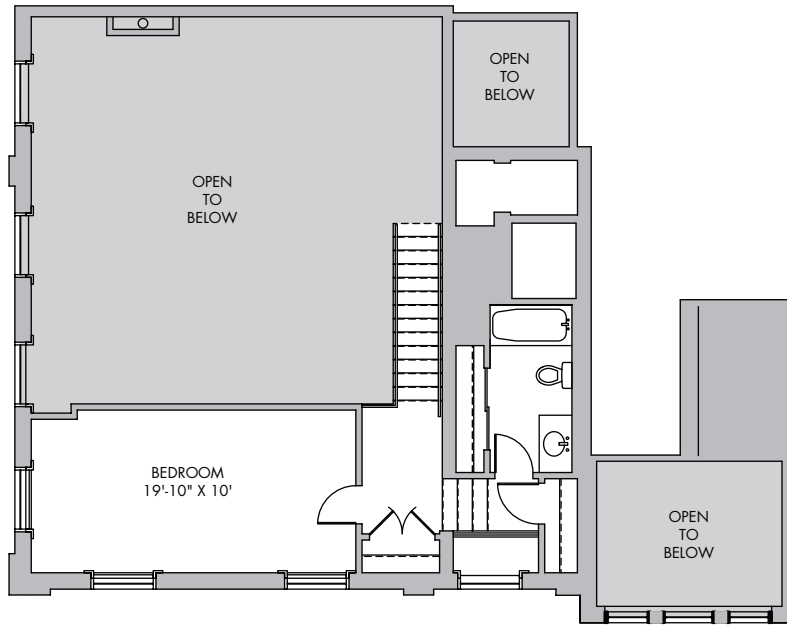

UNIT 2 BEDROOMS
23 2 BATHROOMS
 1727 SQ FT

L ENOX SCHOOL LOFTS

725 5TH ST SE
 WASHINGTON, DC 20003
www.lenoxschool.com

2ND Floor, Upper Level

2ND Floor