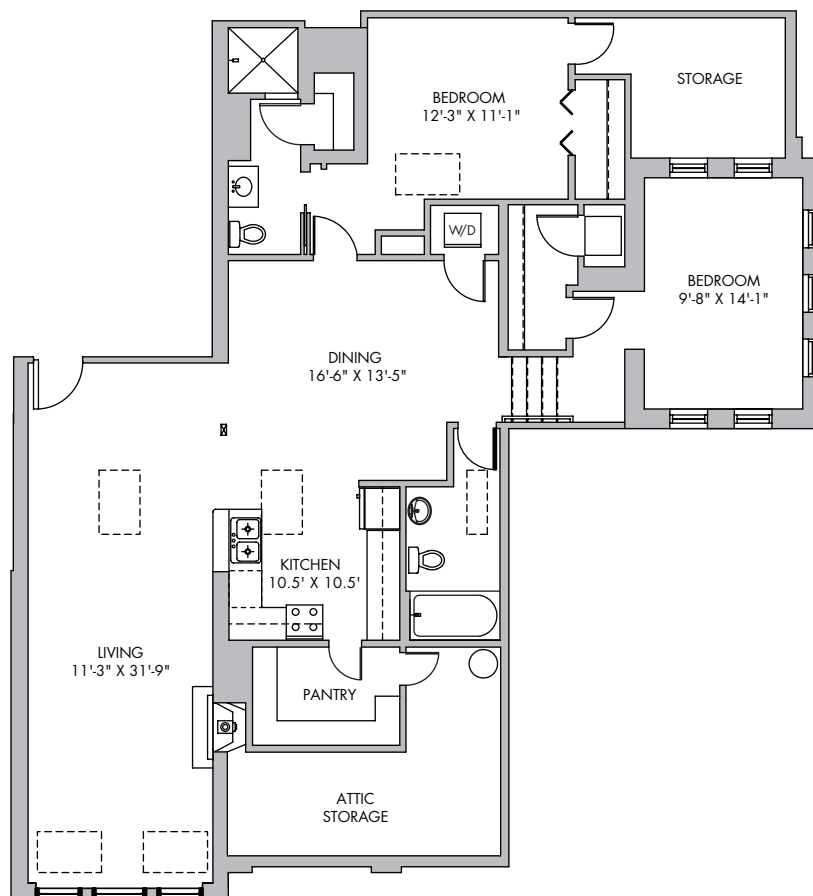

UNIT 2 BEDROOMS
32 2 BATHROOMS
1672 SQ FT

L ENOX SCHOOL LOFTS

725 5TH ST SE
WASHINGTON, DC 20003
www.lenoxschool.com

Attic