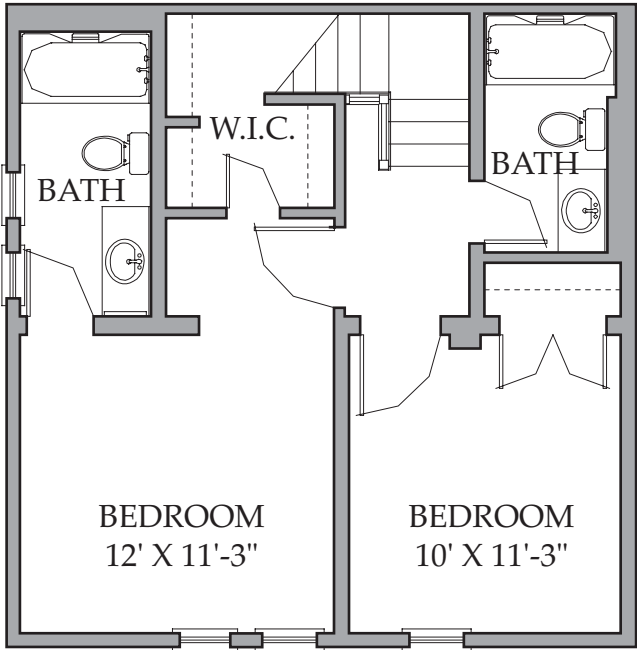

TYPE
S

2 BEDROOMS
2 BATHROOMS
960 SQ. FT.

ENTRY LEVEL

LOWER LEVEL