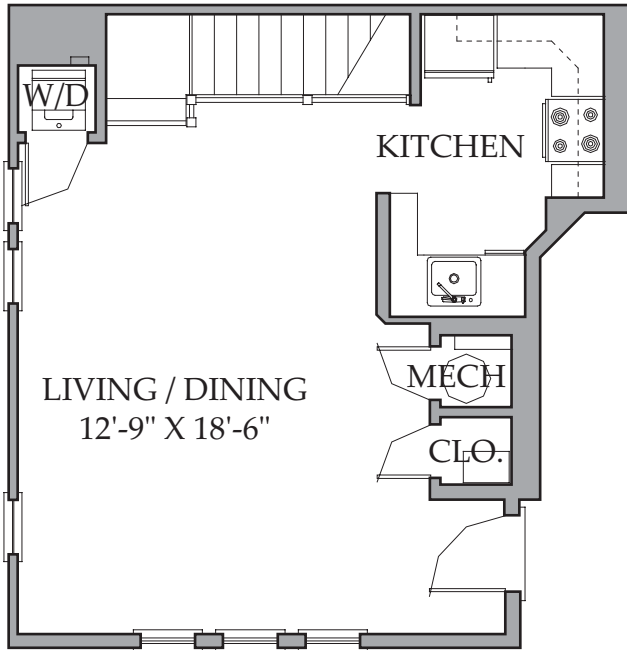

TYPE
S

2 BEDROOMS
2 BATHROOMS
960 SQ. FT.

ENTRY LEVEL

LOWER LEVEL