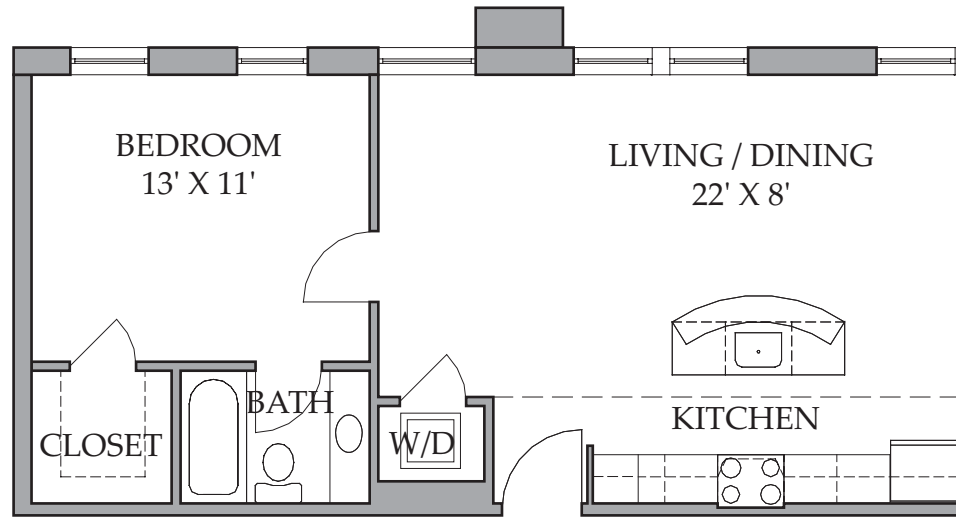

2200  
WISCONSIN

UNIT  
204

1 BEDROOMS  
1 BATHROOMS  
562 SQ. FT.

KEY PLAN SECOND FLOOR